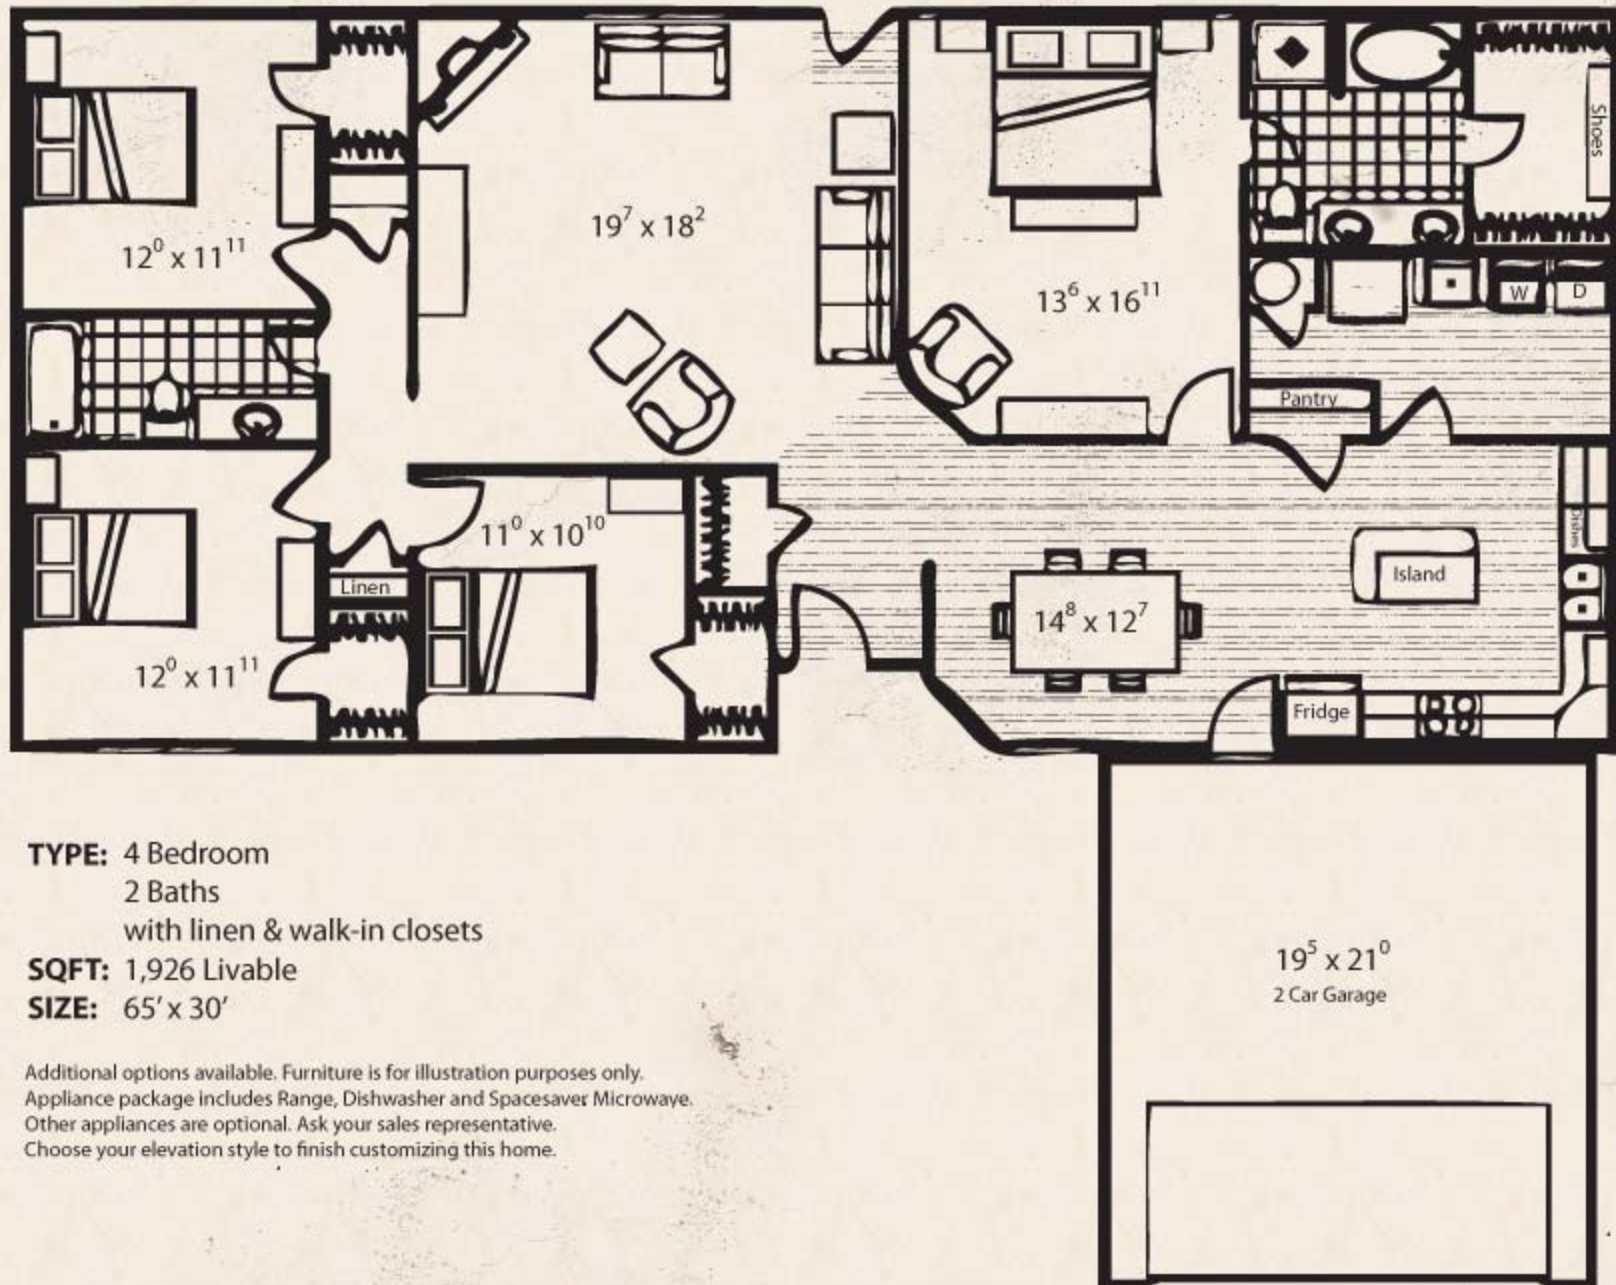

The Monterey Series

LUBBOCK  REDI-BUILT
HOMES

TYPE: 4 Bedroom
2 Baths
with linen & walk-in closets

SQFT: 1,926 Livable

SIZE: 65' x 30'

Additional options available. Furniture is for illustration purposes only.
Appliance package includes Range, Dishwasher and Spacesaver Microwave.
Other appliances are optional. Ask your sales representative.
Choose your elevation style to finish customizing this home.