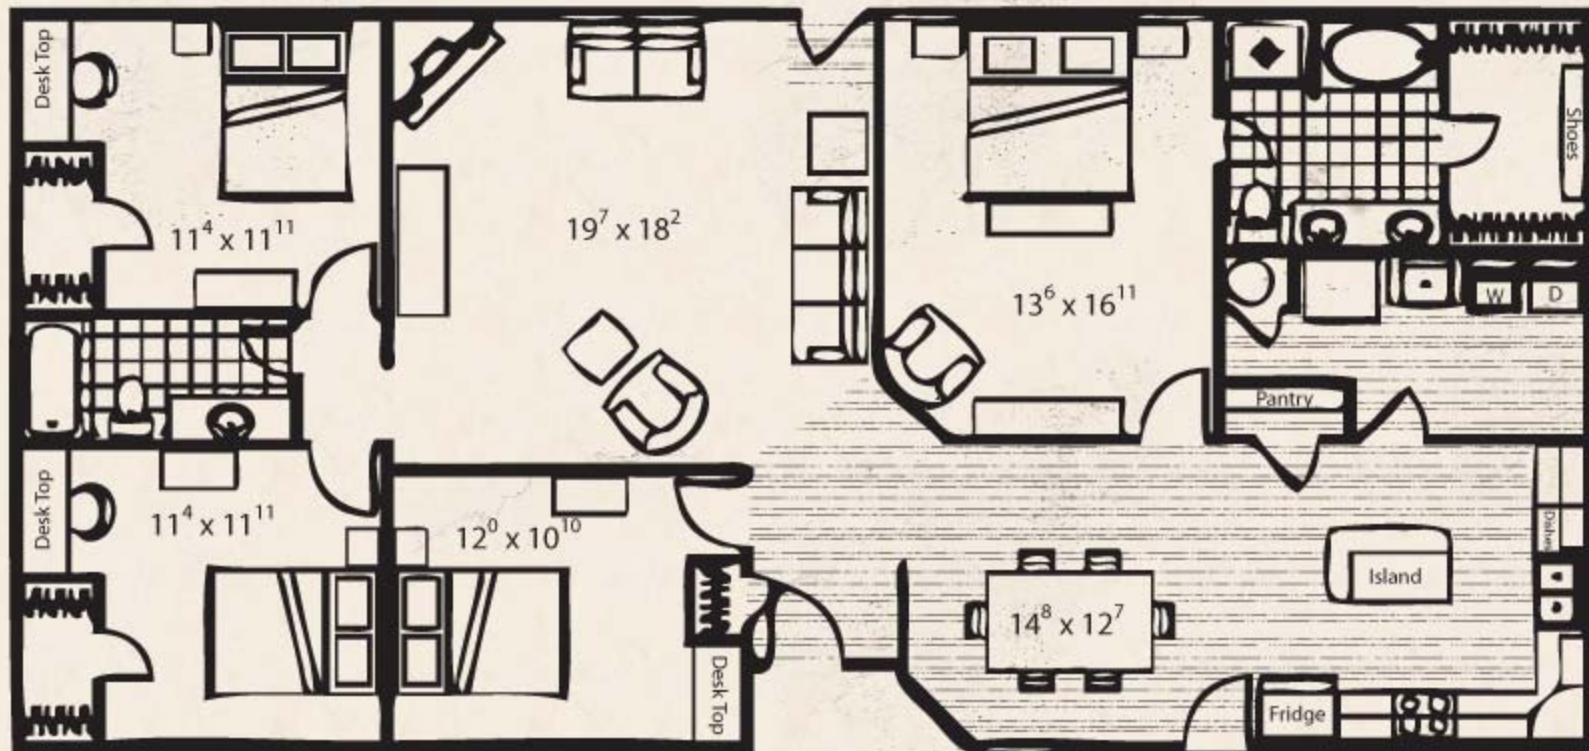

The Monterey Series

LUBBOCK  REDI-BUILT
HOMES

TYPE: 4 Bedroom
2 Baths
with desks & walk-in closets

SQFT: 1,896 Livable

SIZE: 64' x 30'

Additional options available. Furniture is for illustration purposes only.
Appliance package includes Range, Dishwasher and Spacesaver Microwave.
Other appliances are optional. Ask your sales representative.
Choose your elevation style to finish customizing this home.