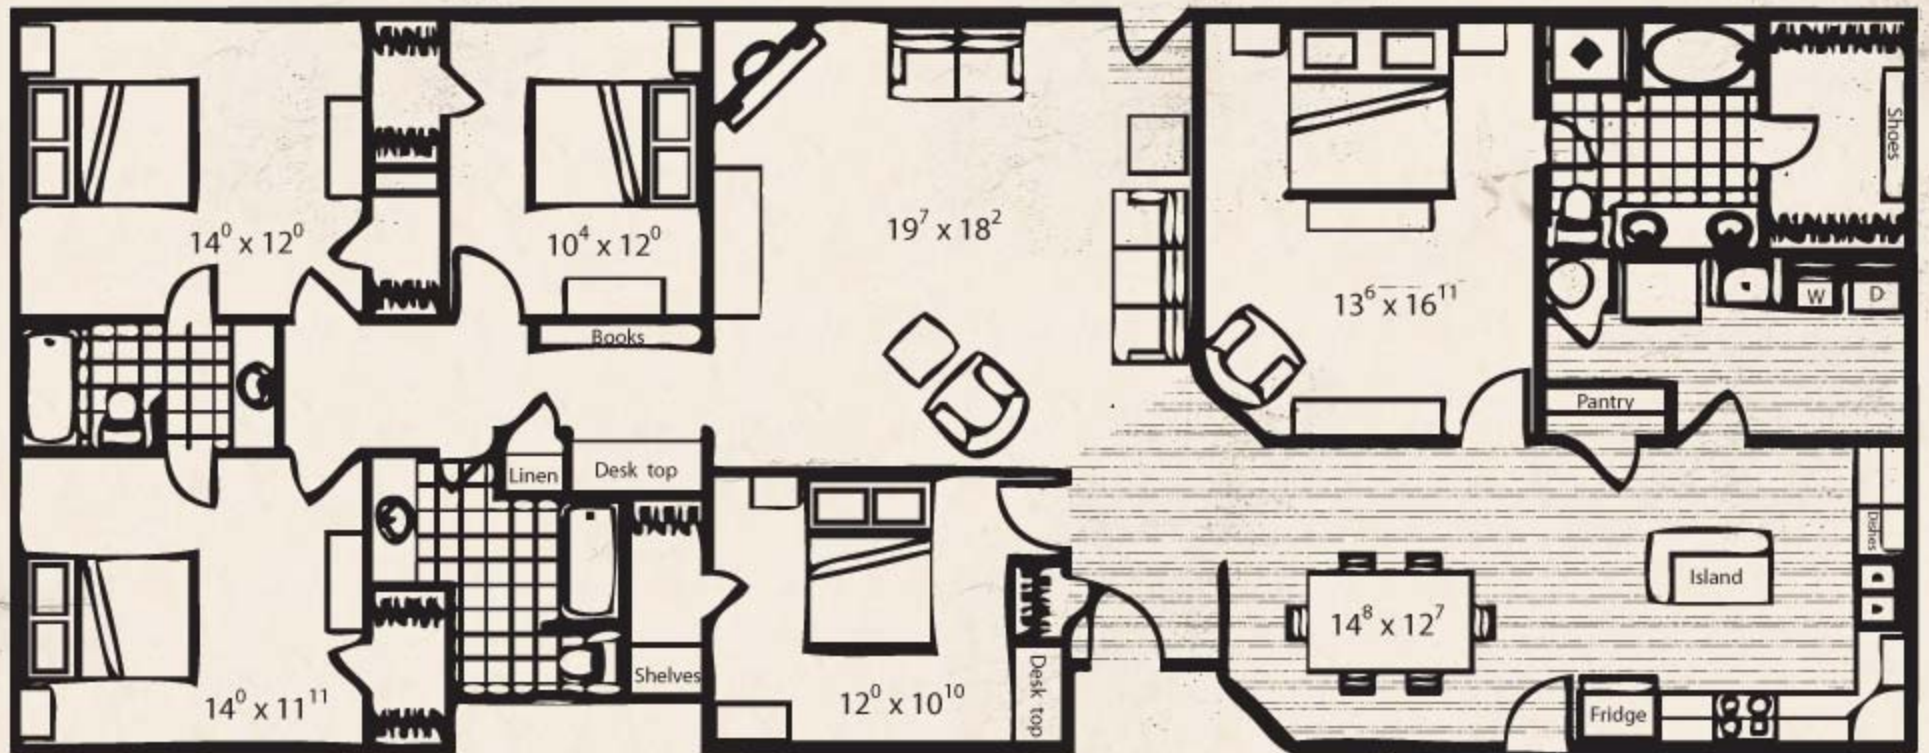

The Monterey Series

LUBBOCK  REDI-BUILT
HOMES

TYPE: 5 Bedroom
3 Baths
with linen & walk-in closets

SQFT: 2,266 Livable

SIZE: 77' x 30'

Additional options available. Furniture is for illustration purposes only.
Appliance package includes Range, Dishwasher and Spacesaver Microwave.
Other appliances are optional. Ask your sales representative.
Choose your elevation style to finish customizing this home.