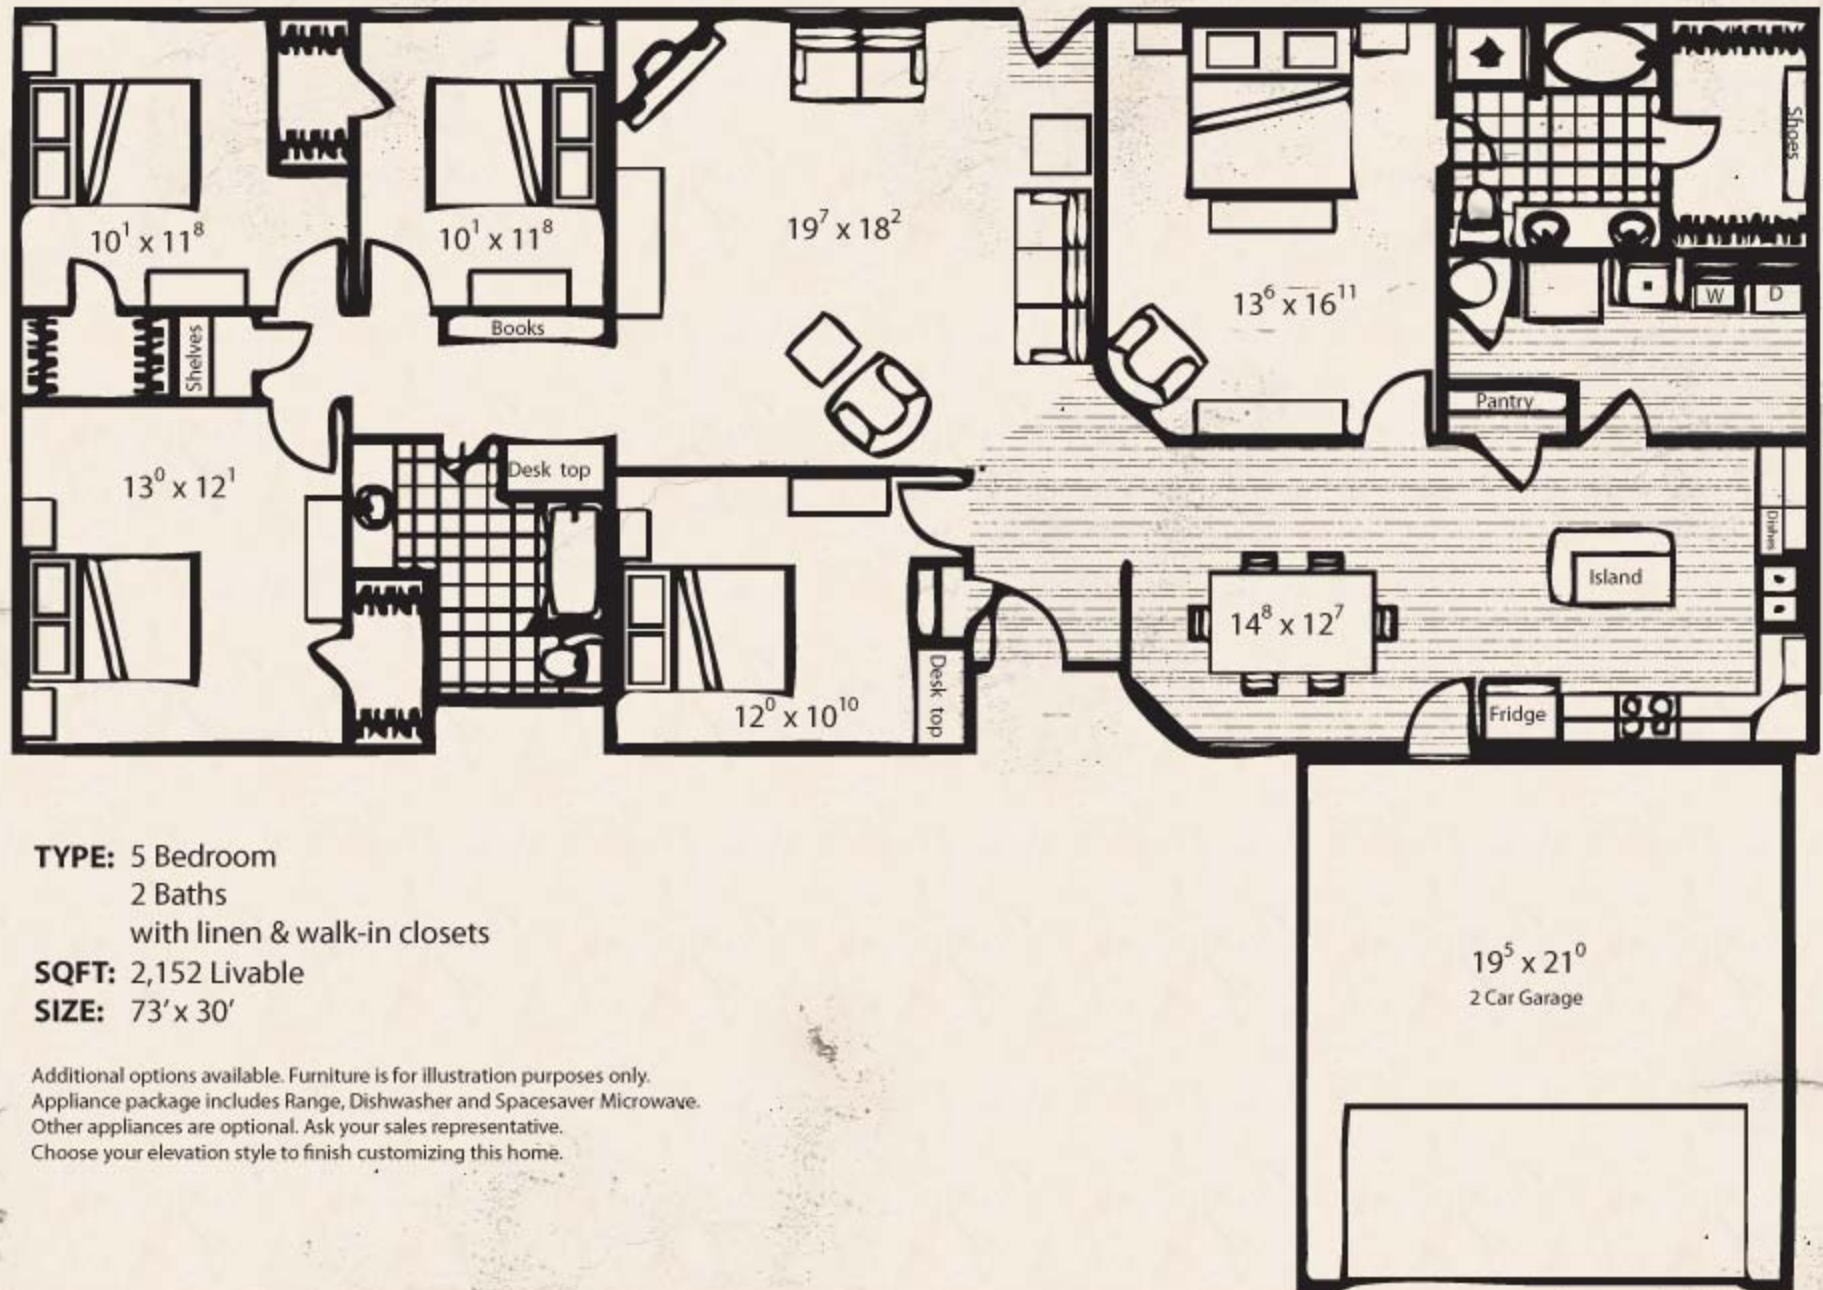

# The Monterey Series

LUBBOCK  REDI-BUILT  
HOMES

**TYPE:** 5 Bedroom  
2 Baths  
with linen & walk-in closets

**SQFT:** 2,152 Livable

**SIZE:** 73' x 30'

Additional options available. Furniture is for illustration purposes only.  
Appliance package includes Range, Dishwasher and Spacesaver Microwave.  
Other appliances are optional. Ask your sales representative.  
Choose your elevation style to finish customizing this home.