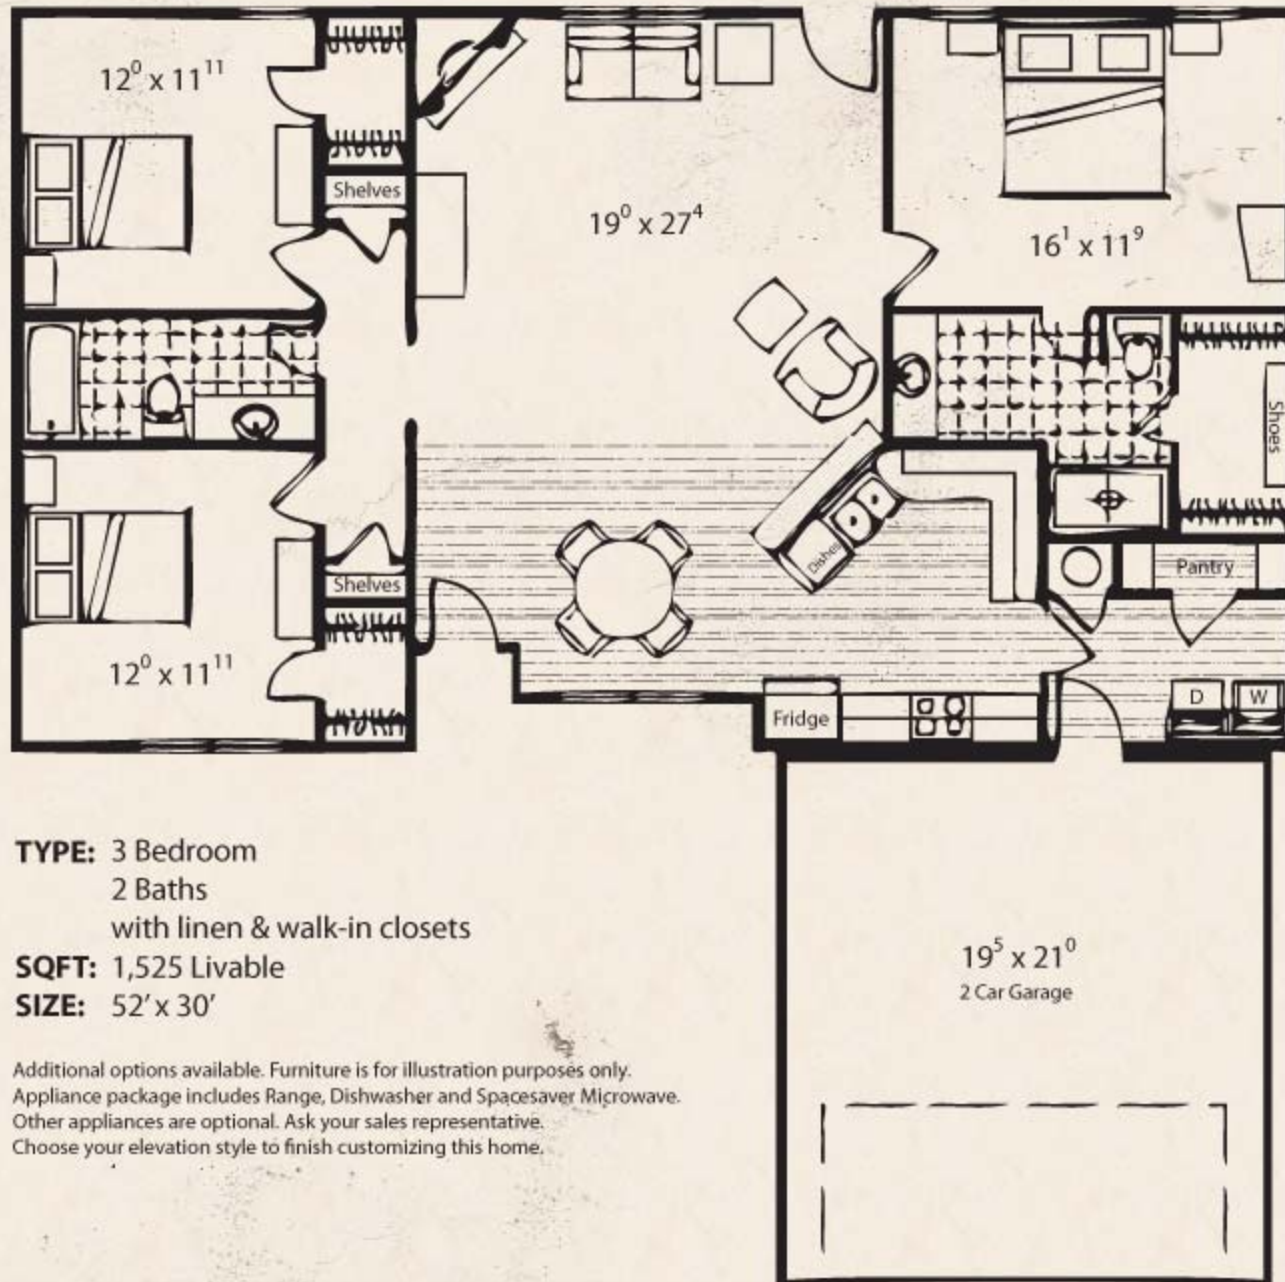

The Midwesterner Series

LUBBOCK  REDI-BUILT
HOMES

TYPE: 3 Bedroom
2 Baths
with linen & walk-in closets

SQFT: 1,525 Livable

SIZE: 52' x 30'

Additional options available. Furniture is for illustration purposes only.
Appliance package includes Range, Dishwasher and Spacesaver Microwave.
Other appliances are optional. Ask your sales representative.
Choose your elevation style to finish customizing this home.