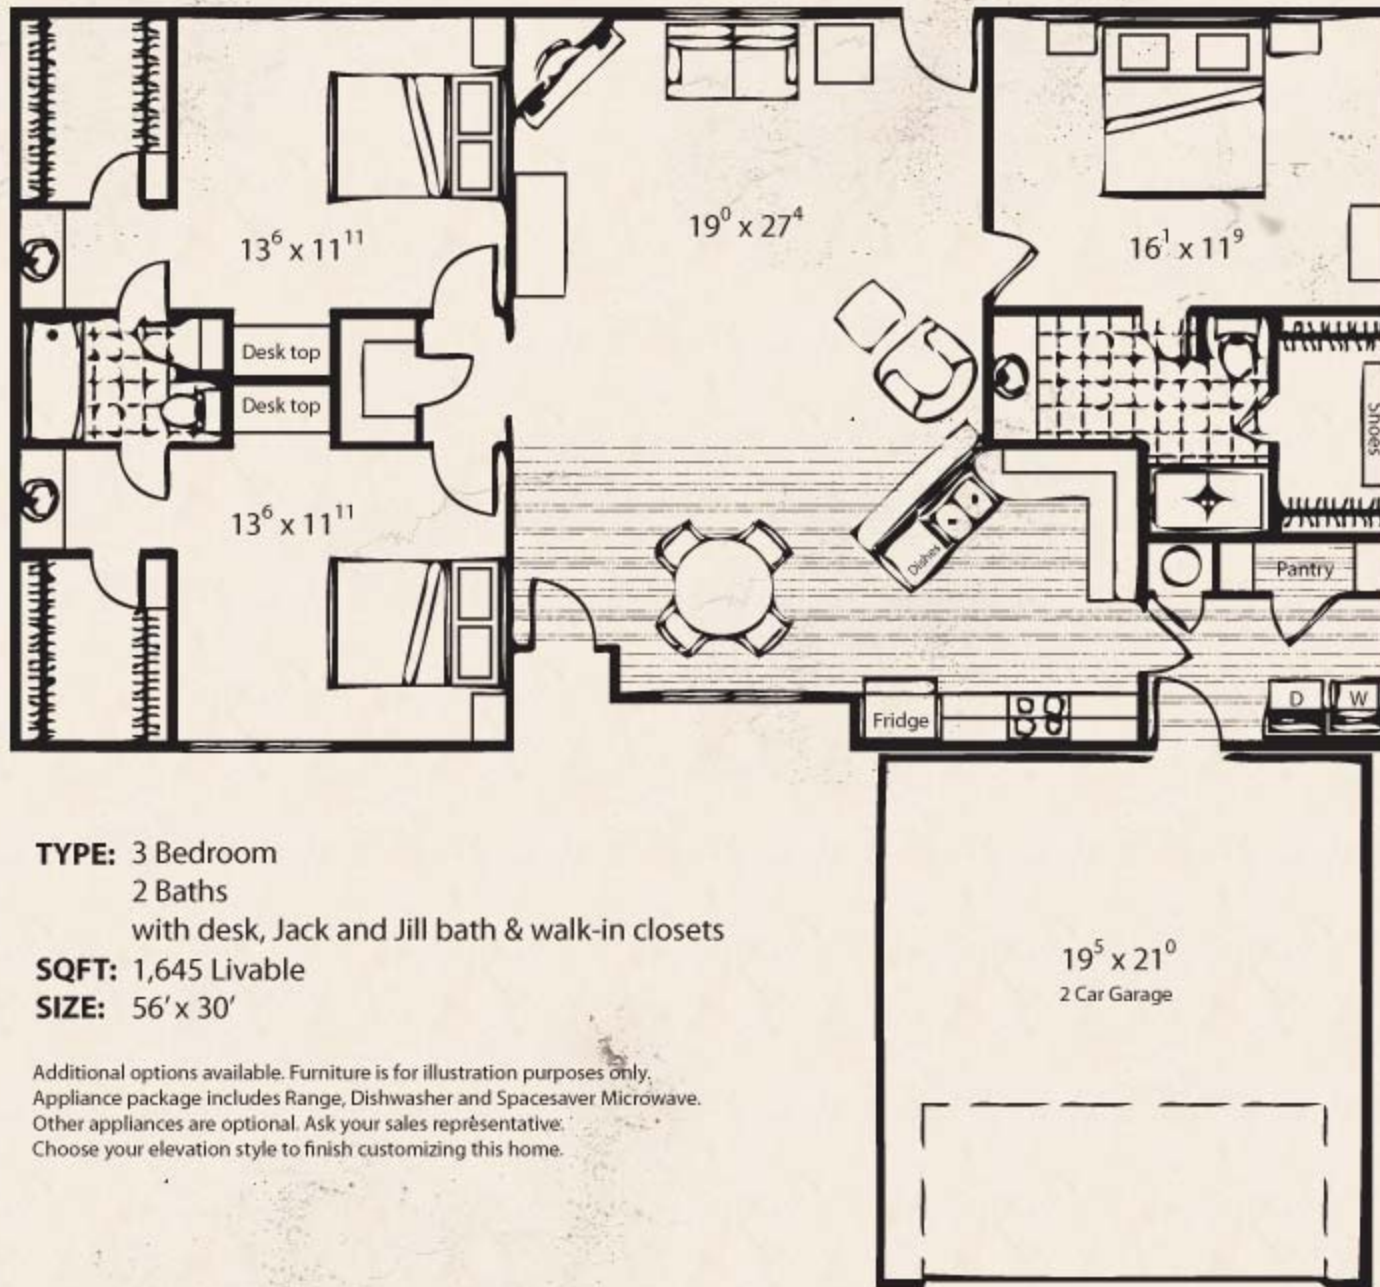

# The Midwesterner Series

LUBBOCK  REDI-BUILT  
HOMES

**TYPE:** 3 Bedroom  
2 Baths  
with desk, Jack and Jill bath & walk-in closets  
**SQFT:** 1,645 Livable  
**SIZE:** 56' x 30'

Additional options available. Furniture is for illustration purposes only.  
Appliance package includes Range, Dishwasher and Spacesaver Microwave.  
Other appliances are optional. Ask your sales representative.  
Choose your elevation style to finish customizing this home.