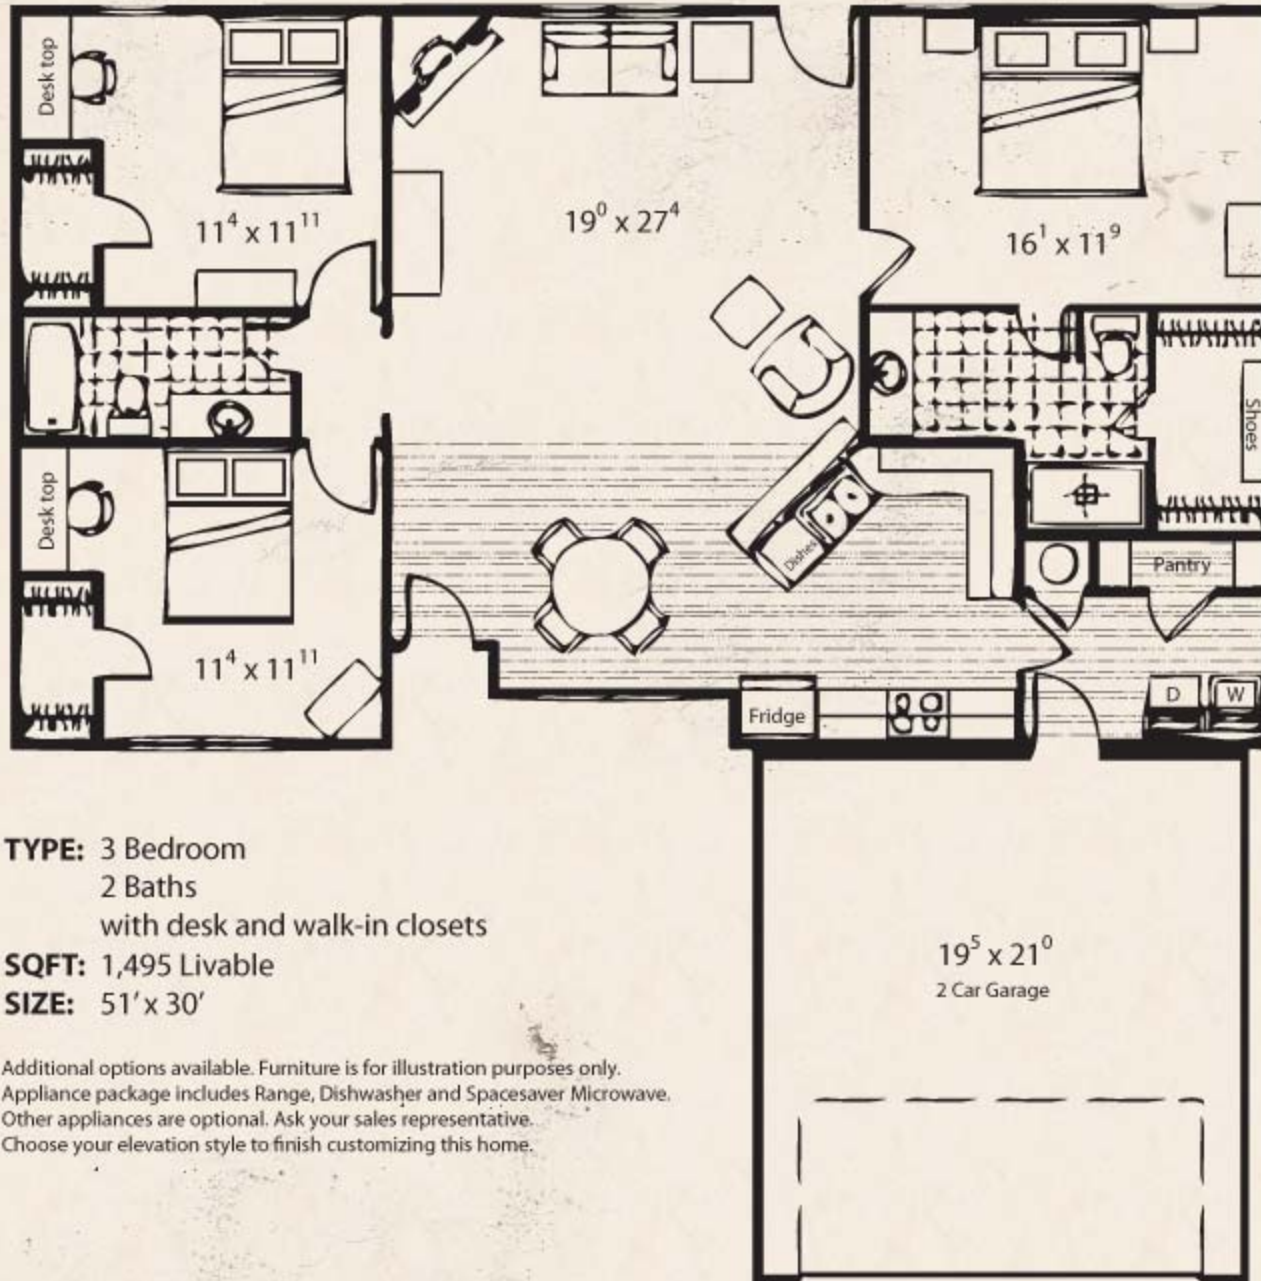

The Midwesterner Series

LUBBOCK  REDI-BUILT
HOMES

TYPE: 3 Bedroom
2 Baths
with desk and walk-in closets

SQFT: 1,495 Livable

SIZE: 51' x 30'

Additional options available. Furniture is for illustration purposes only.
Appliance package includes Range, Dishwasher and Spacesaver Microwave.
Other appliances are optional. Ask your sales representative.
Choose your elevation style to finish customizing this home.