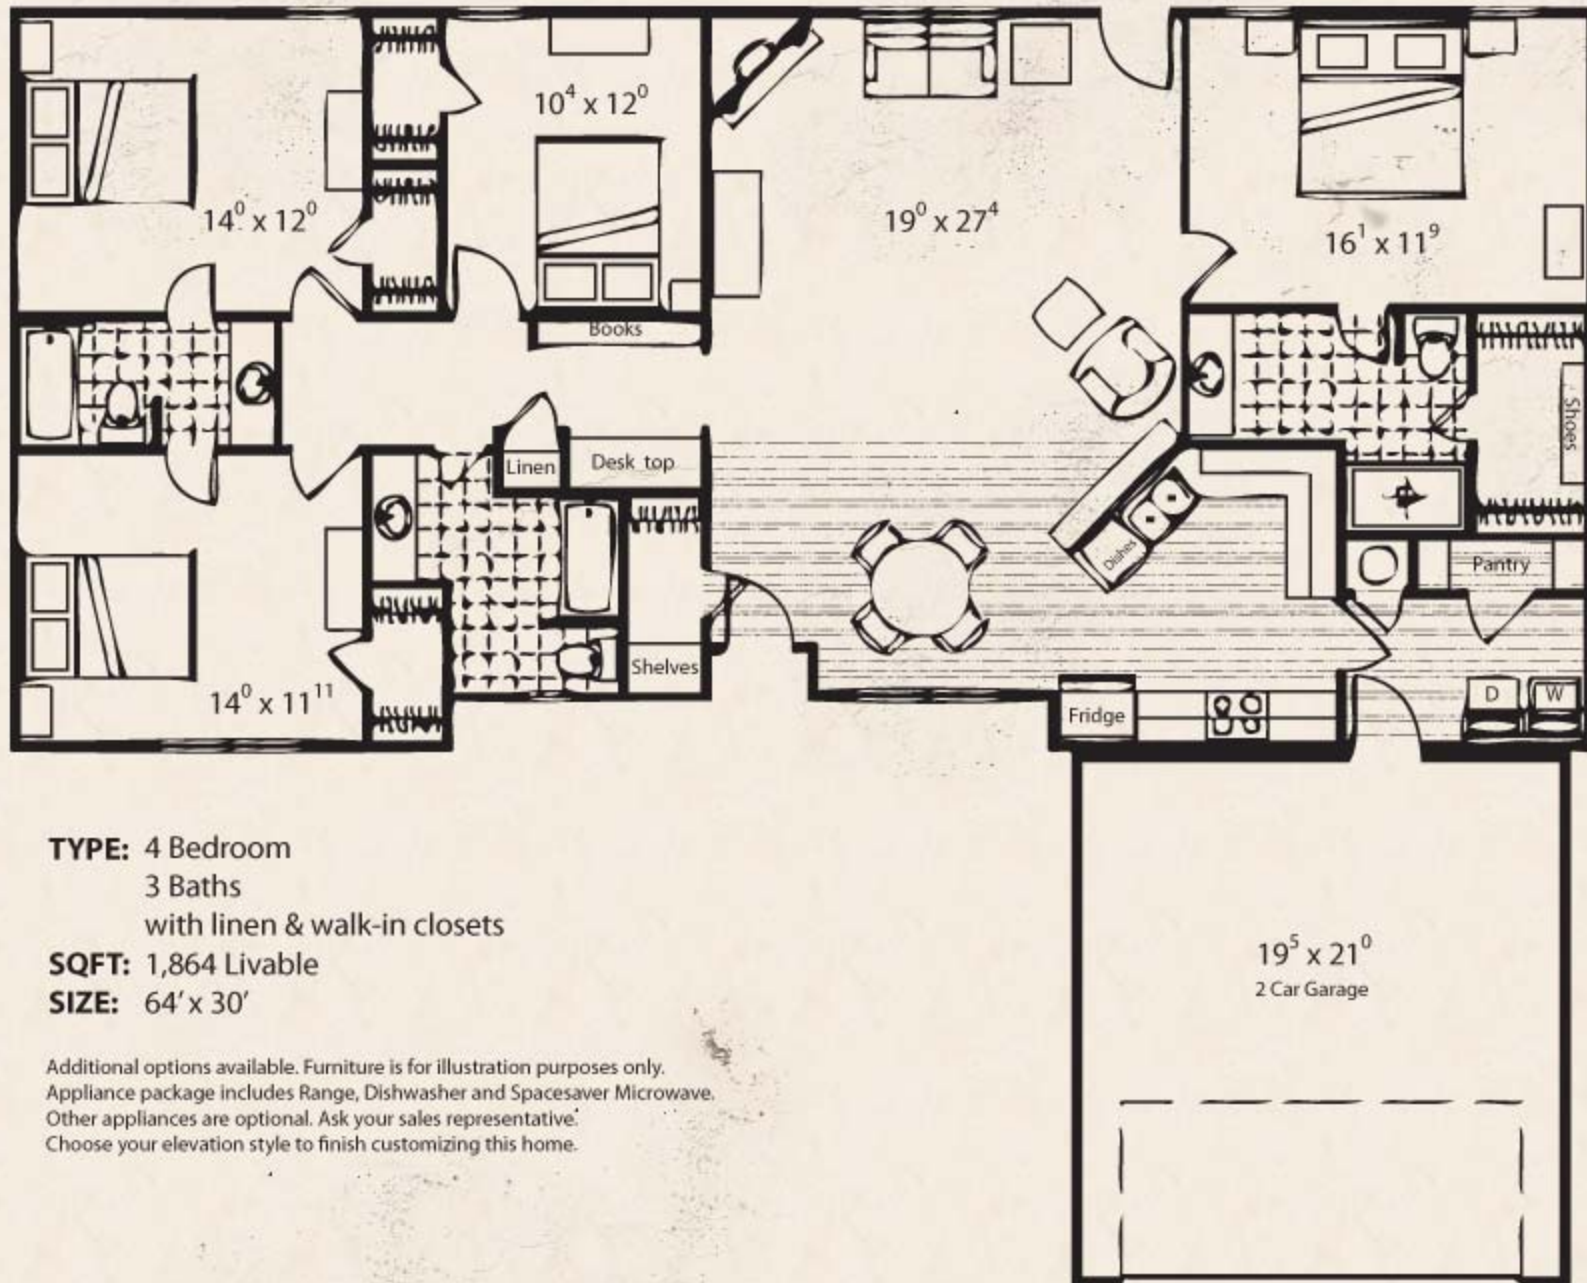

The Midwesterner Series

LUBBOCK  REDI-BUILT
HOMES

TYPE: 4 Bedroom
3 Baths
with linen & walk-in closets
SQFT: 1,864 Livable
SIZE: 64' x 30'

Additional options available. Furniture is for illustration purposes only.
Appliance package includes Range, Dishwasher and Spacesaver Microwave.
Other appliances are optional. Ask your sales representative.
Choose your elevation style to finish customizing this home.