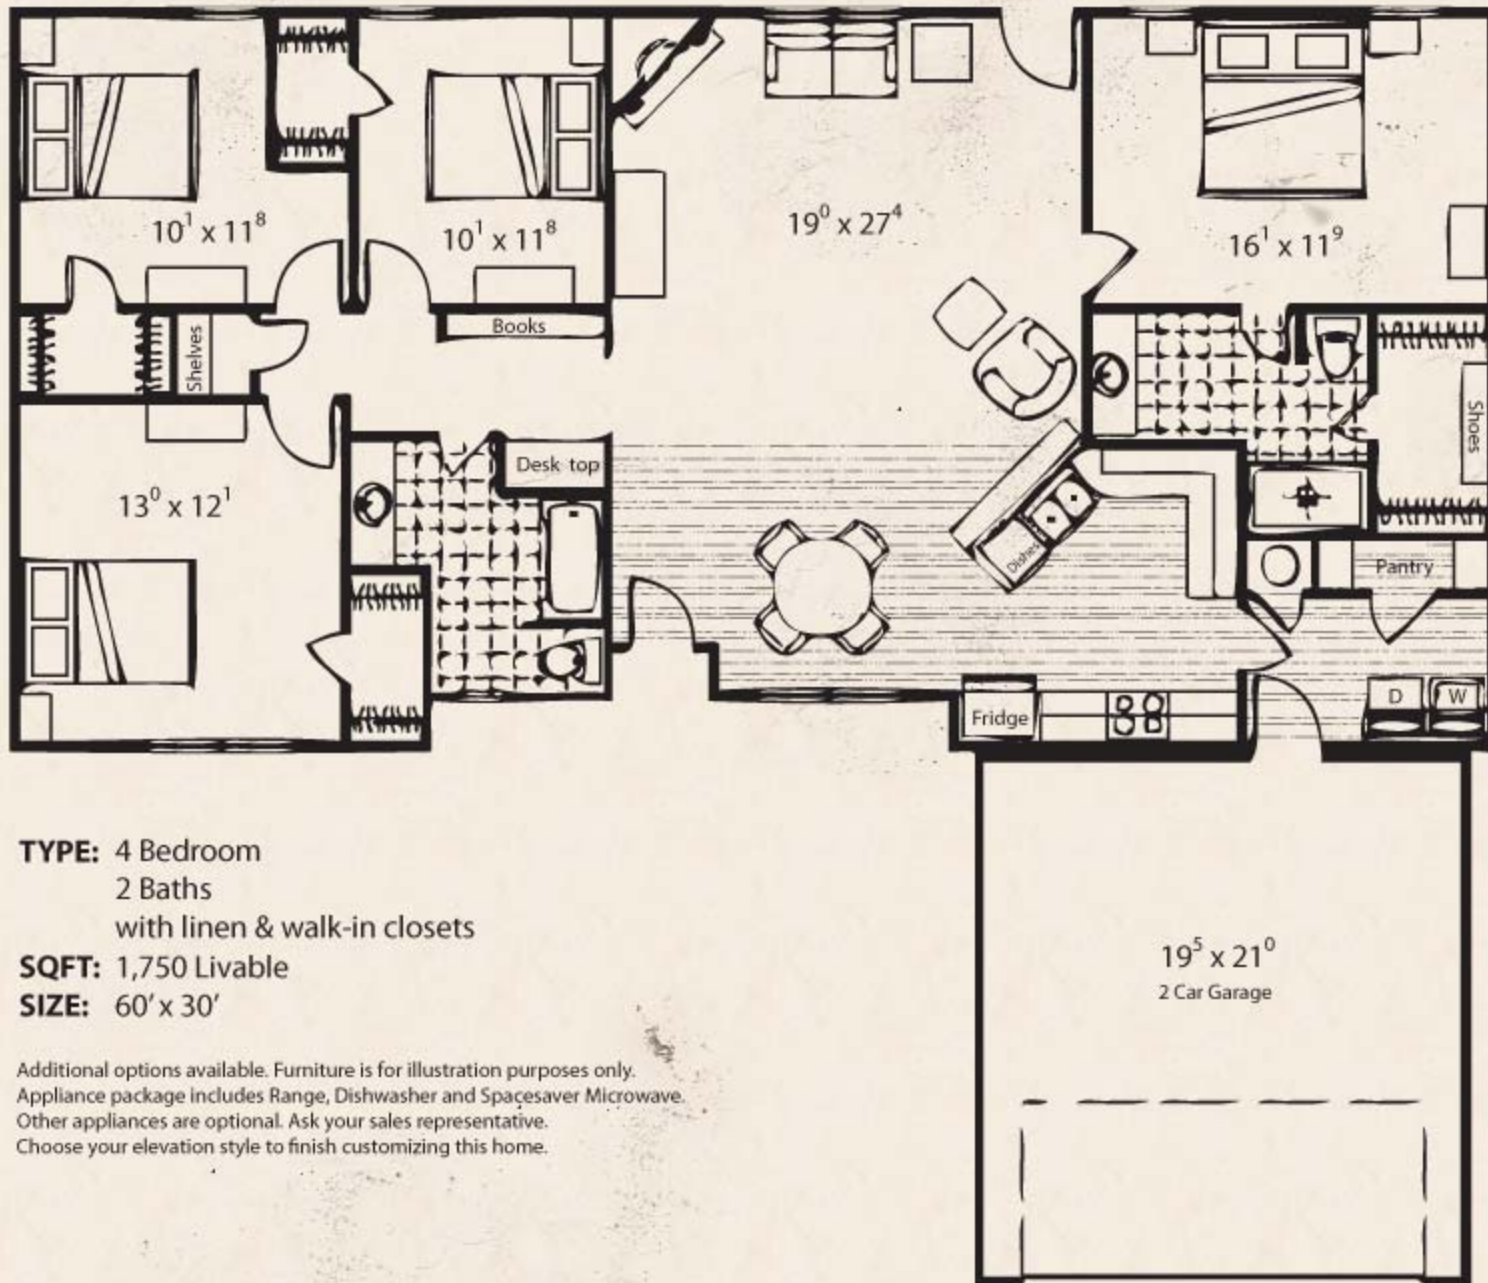

# The Midwesterner Series

LUBBOCK  REDI-BUILT  
HOMES

**TYPE:** 4 Bedroom  
2 Baths  
with linen & walk-in closets

**SQFT:** 1,750 Livable

**SIZE:** 60' x 30'

Additional options available. Furniture is for illustration purposes only.  
Appliance package includes Range, Dishwasher and Spacesaver Microwave.  
Other appliances are optional. Ask your sales representative.  
Choose your elevation style to finish customizing this home.