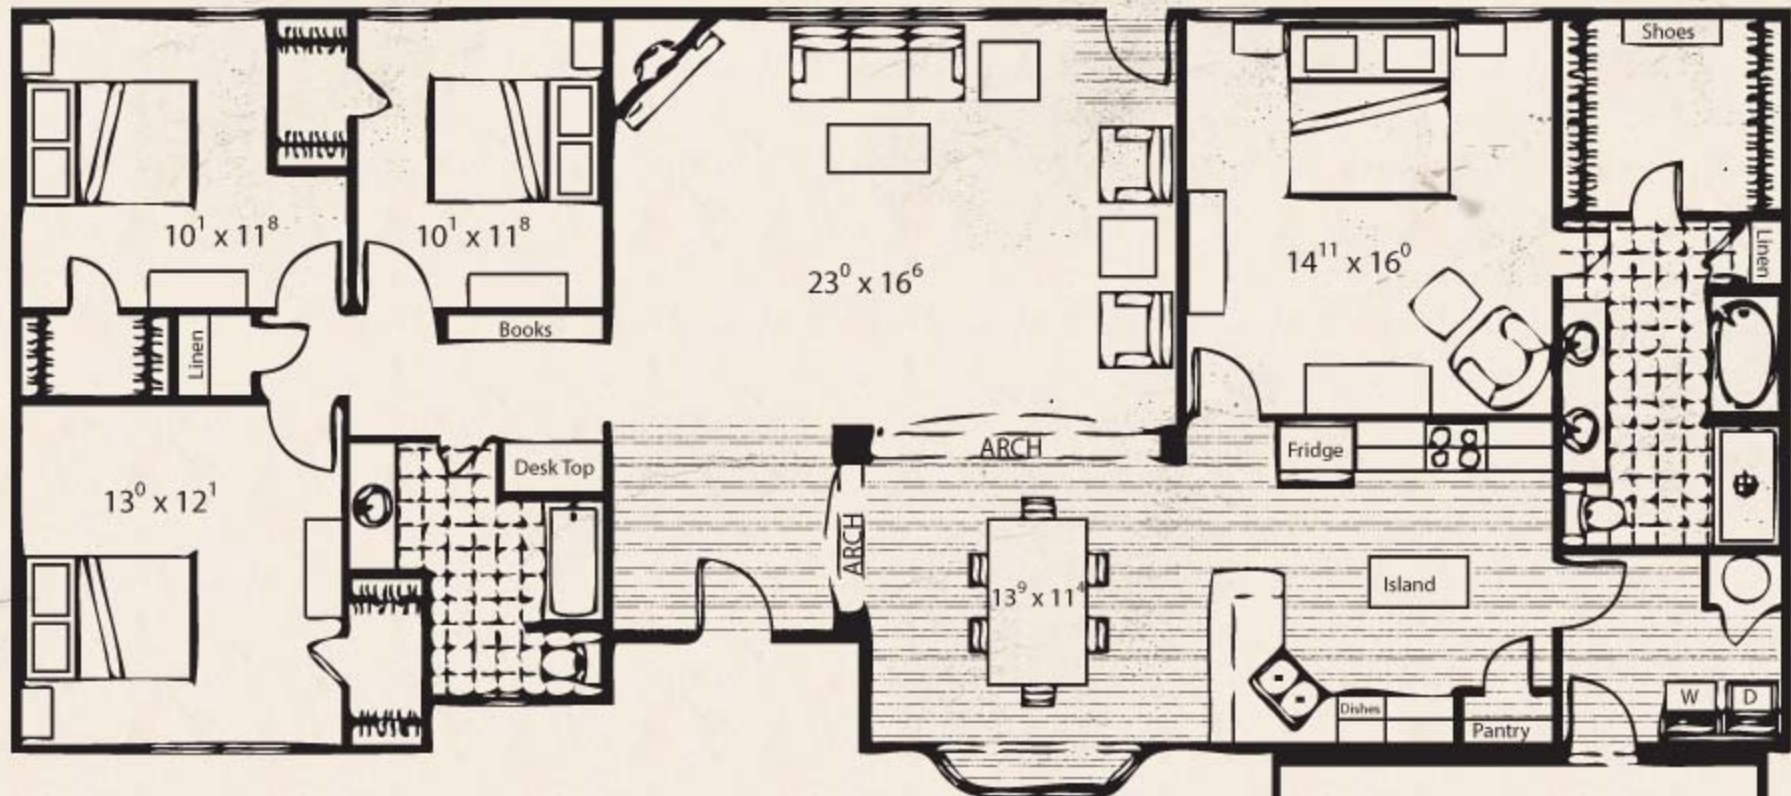

The Ceville Series

LUBBOCK  REDI-BUILT
HOMES

TYPE: 4 Bedroom
2 Baths
with desk and walk-in closets

SQFT: 2,100 Livable

SIZE: 72' x 30'

Additional options available. Furniture is for illustration purposes only.
Appliance package includes Range, Dishwasher and Spacesaver Microwave.
Other appliances are optional. Ask your sales representative.
Choose your elevation style to finish customizing this home.

19⁵ x 21⁰
2 Car Garage